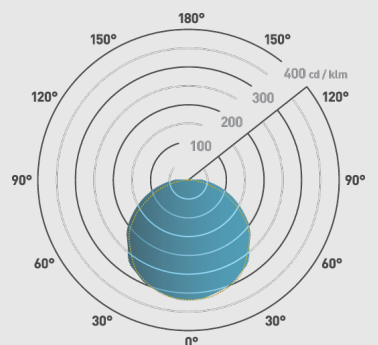

### FEATURES & BENEFITS

IP44 4.8W/m LED strip

Ideal for use in kitchens and bathrooms

Excellent for accent lighting

Cut points every 100mm

3M self-adhesive backing for secure and easy installation

Has a high efficacy of up to 100lm/W, ideal for energy and cost savings

### Beam angle: 120°

5m/100mm

8mm