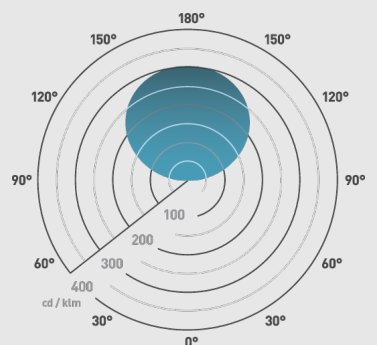

### PHOTOMETRICS @ 25°C

Product code	Feature I	Feature II	Wattage	Colour	Beam angle	lm	lm/W	lx @ 1m
LSC8227200	60 LEDs/m	Max Run 20m	4.8W/m	2700K	120°	360	75	109
LSC8230200	60 LEDs/m	Max Run 20m	4.8W/m	3000K	120°	380	79	115
LSC8240200	60 LEDs/m	Max Run 20m	4.8W/m	4000K	120°	420	88	127

Long lengths (up to 20m) suffer no light loss

Cut points are every 100mm

3M self-adhesive backing for secure and easy installation

Supplied in customised lengths (0.1m up to 20m in 0.1m increments)

Has a high efficacy up to 88lm/W

### Beam angle: 120°

20m/100mm

12x5mm