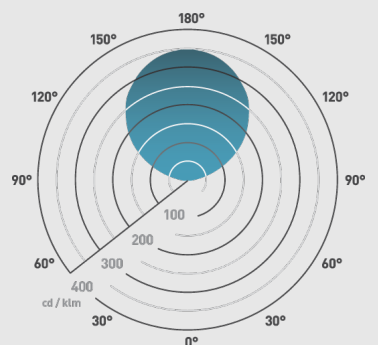

FEATURES

IP rating	IP20
Colour flexibility	Fixed colour
Self-Adhesive Backing	Yes
Input	220-240V 50/60Hz
LED Lifetime	30,000h
CRI	>80Ra
SDCM	5SDCM
Wattage	30W

INSTALLATION INFORMATION

Bathroom zone	2
Construction Material	Flexible tape
Weight	53g per meter
Maximum ambient temperature	40°C
SELV	Yes
Electric Class [1, 2, 3]	3

3M self-adhesive backing for secure and easy installation

Supplied in a resealable, antistatic bag to protect during transit

PHOTOMETRICS @ 25°C

Product code	Feature I	Feature II	Wattage	Colour	Beam angle	lm	lm/W	lx @ 1m
SP5040	5m reel	60 LEDs/m	24W per 5m 4.8W per m	4000K	120°	490	102	161
SP5030	5m reel	60 LEDs/m	24W per 5m 4.8W per m	3000K	120°	450	94	148
SP5027	5m reel	60 LEDs/m	24W per 5m 4.8W per m	2700K	120°	430	90	141

Beam angle: 120°

5m/100mm

8mm