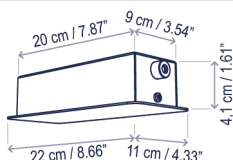

Florón a techo
Ceiling Canopy