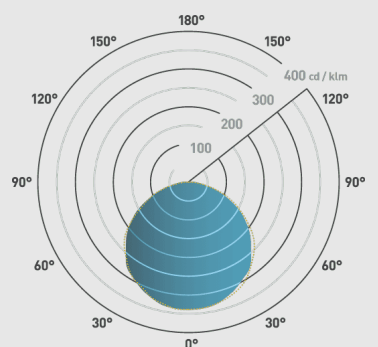

Features & benefits

- Ideal for atmospheric light with 9.6W/m
- Ideal for living room and hallways with IP20 rating
- Bespoke lengths available
- Excellent for accent lighting
- Cut points every 50mm
- Quick and easy installation with 3M self-adhesive backing
- High efficacy of 108lm/W
- Enlarged connection points for ease of installation
- Can be concealed in a whole range of situations offering a sleek solution to lighting features

Light source energy efficiency:

Beam angle: 120°