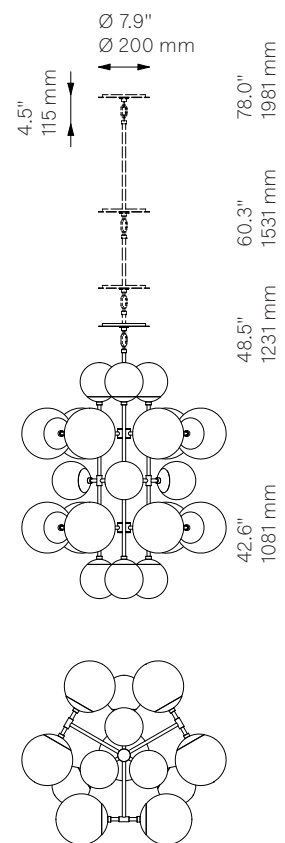

Glow ^{New}
Chandelier - B404

Globe Collection

Schwung Product Information

Vaulted Ceiling Mount

Fixed Mount

Glass Lampshades

- 12 x Ø 200 mm / Ø 7.9"
- 9 x Ø 150 mm / Ø 5.9"
- ¹ Soda Lime Triplex Opal Glass
- ² Soda Lime Marble Glas
- ³ Borosilicate Transparent Ribbon Glass

Weight

30.1 kg / 66.4 lb

Light Source

LED Bulb (included)	21 x 5 W
Max Wattage	21 x 10 W
Total Lumens	9450-10500 lm
Color Temperature	3000 K
Bulb Base	E14 / E12
Power Supply	230/120V CE/UL

Dimmable with electronic dimmers only (ELV, trailing edge)

Finishes

- LBB / Lacquered Burnished Brass
- BGM / Black Gunmetal
- PN / Polished Nickel (extra charge of 25%)

Extension Rods (Included)

1 x 150 mm	1 x 300 mm	1 x 450 mm
1 x 5.9"	1 x 11.8"	1 x 17.7"

Canopy (Vaulted Ceiling Compatible)

Ø 200 mm H 12 mm / Ø 7.9" H 0.5"

CE/UL Certified

CE/UL

Ingress Protection

IP 20