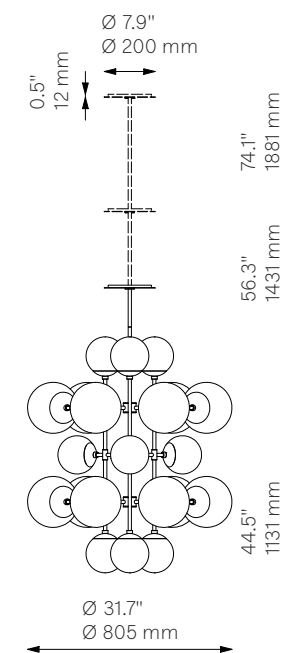

Glow ^{New}
Chandelier - B404

Globe Collection

Schwung Product Information

Vaulted Ceiling Mount

Fixed Mount

Glass Lampshades

- 12 x Ø 200 mm / Ø 7.9"
- 9 x Ø 150 mm / Ø 5.9"
- ¹ Soda Lime Triplex Opal Glass
- ² Soda Lime Marble Glas
- ³ Borosilicate Transparent Ribbon Glass

Weight

30.1 kg / 66.4 lb

Light Source

LED Bulb (included)	21 x 5 W
Max Wattage	21 x 10 W
Total Lumens	9450-10500 lm
Color Temperature	3000 K
Bulb Base	E14 / E12
Power Supply	230/120V CE/UL

Dimmable with electronic dimmers only (ELV, trailing edge)

Finishes

- LBB / Lacquered Burnished Brass
- BGM / Black Gunmetal
- PN / Polished Nickel (extra charge of 25%)

Extension Rods (Included)

1 x 150 mm	1 x 300 mm	1 x 450 mm
1 x 5.9"	1 x 11.8"	1 x 17.7"

Canopy (Vaulted Ceiling Compatible)

Ø 200 mm H 12 mm / Ø 7.9" H 0.5"

CE/UL Certified

CE/UL

Ingress Protection

IP 20