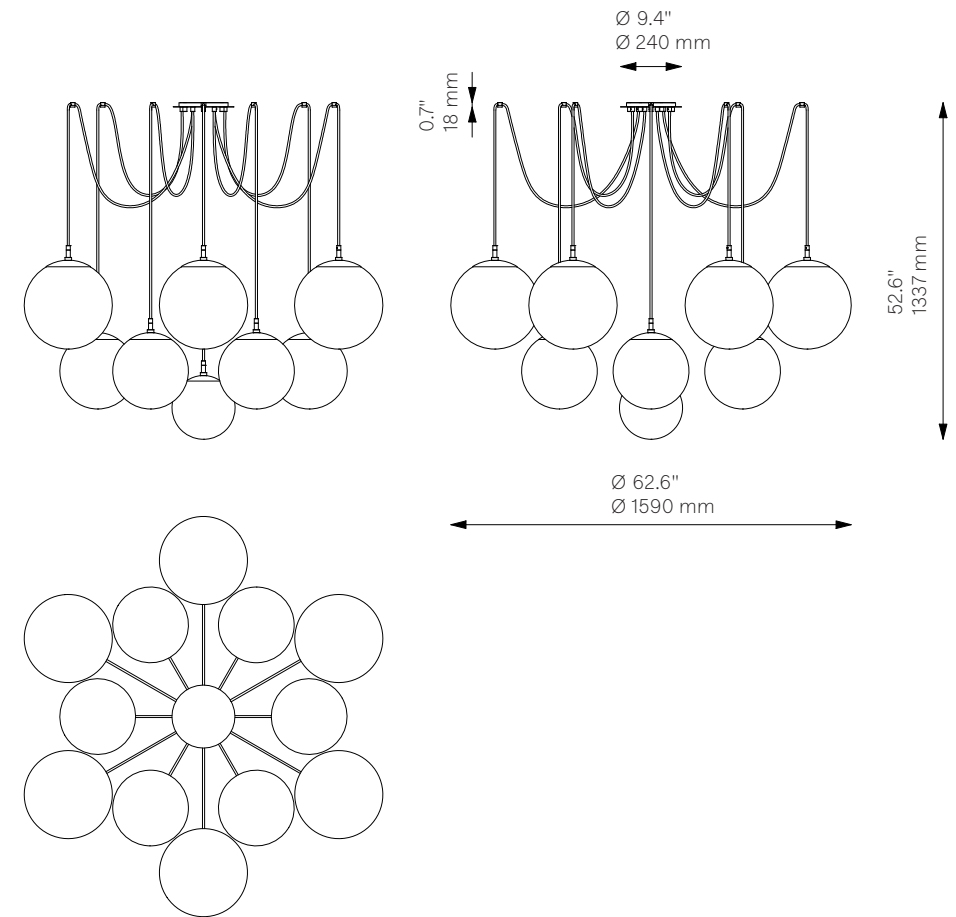

## Glass Lampshades

6 x Ø 350 mm / Ø 13.8"

6 x Ø 300 mm / Ø 11.8"

1 x Ø 250 mm / Ø 9.9"

<sup>1</sup> Soda Lime Triplex Opal Glass

<sup>2</sup> Soda Lime Marble Glas

<sup>3</sup> Borosilicate Transparent Ribbon Glass

## Weight

36.1 kg / 79.6 lb

## Light Source

LED Bulb (included) 13 x 5 W

Max Wattage 13 x 10 W

Total Lumens 5850-6500 lm

Color Temperature 3000 K

Bulb Base E14 / E12

Power Supply 230/120V CE/UL

Dimmable with electronic dimmers only (ELV, trailing edge)

## Canopy

Ø 240 mm H 18 mm / Ø 9.4" H 0.7"