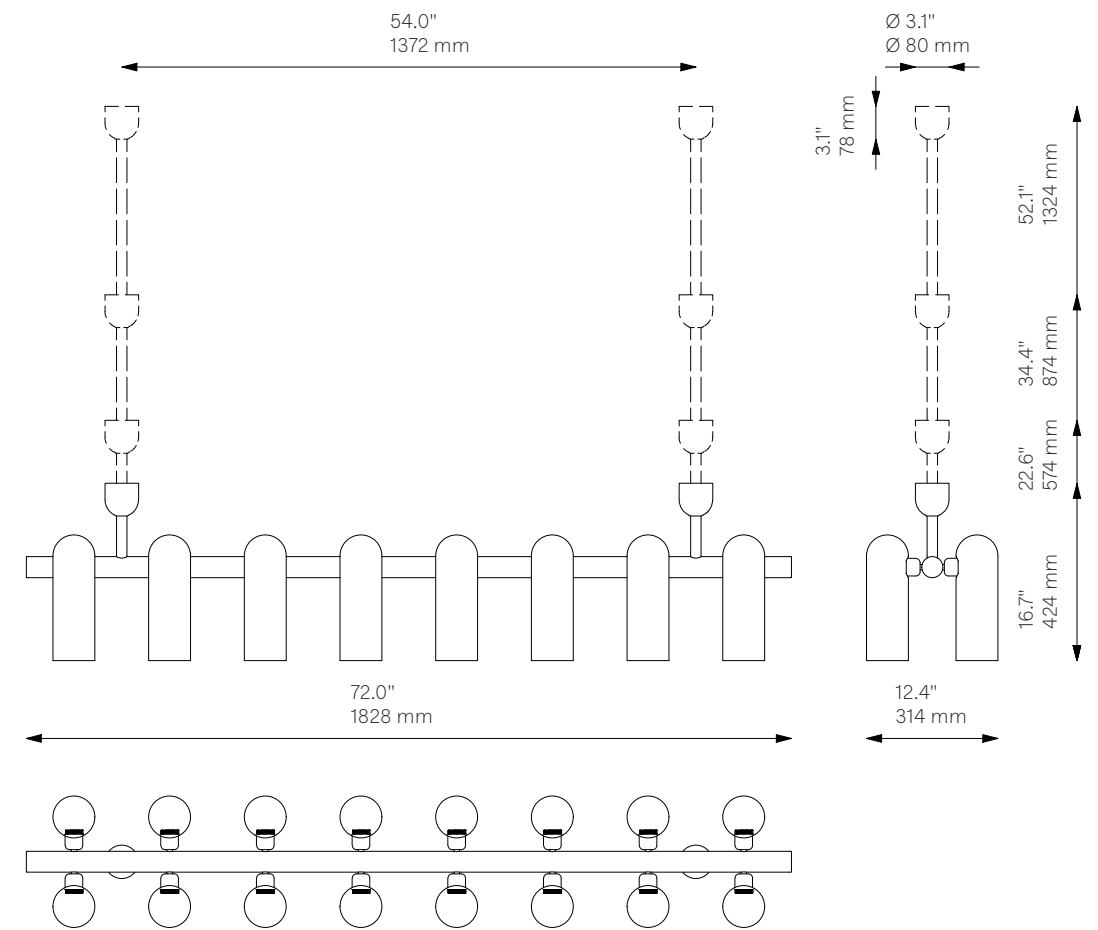

Odyssey Linear LG

Chandelier - B158

Odyssey Collection

Glass Lampshades	16 x Ø 100 mm x H 300 mm 16 x Ø 3.9" x H 11.8" Triplex Opal Glass (acid etch on the outside)		
Weight	21.8 kg / 48.1 lb		
Light Source	LED Bulb (included)	16 x 5 W	
	Max Wattage	16 x 15 W	
	Total Lumens	7200-8000 lm	
	Color Temperature	3000 K	
	Bulb Base	E14 / E12	
	Bulb Size	G45, max length 80 mm / 3.2"	
	Power Supply	230/120V CE/UL	
	Dimmable with electronic dimmers only (ELV, trailing edge)		
Finishes	LBB / Lacquered Burnished Brass BGM / Black Gunmetal PN / Polished Nickel (extra charge of 25%)		
Extension Rods (Included)	2 x 150 mm 2 x 5.9"	2 x 300 mm 2 x 11.8"	2 x 450 mm 2 x 17.7"
CE/UL Certified	CE/UL		
Ingress Protection	IP 20		