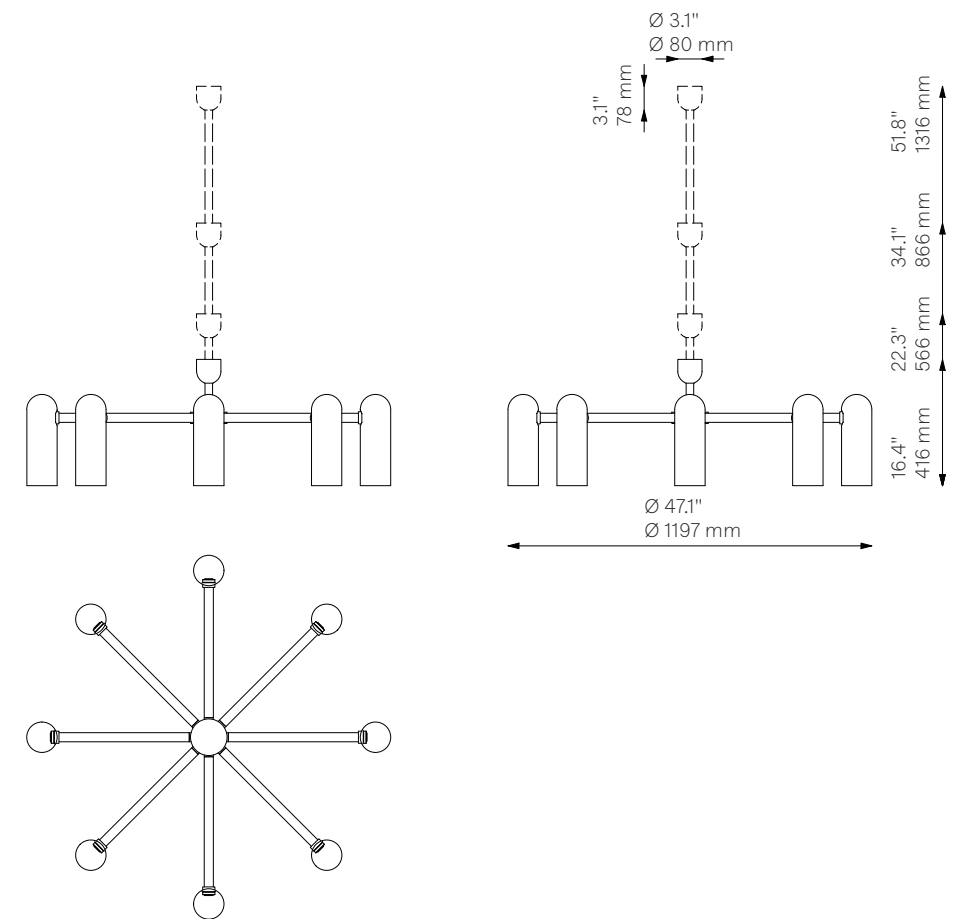

# Odyssey Round MD

Chandelier - B155

Odyssey Collection

<b>Glass Lampshades</b>	8 x Ø 100 mm x H 300 mm 8 x Ø 3.9" x H 11.8" Triplex Opal Glass (acid etch on the outside)		
<b>Weight</b>	17.2 kg / 37.9 lb		
<b>Light Source</b>	LED Bulb (included)	8 x 5 W	
	Max Wattage	8 x 15 W	
	Total Lumens	3600-4000 lm	
	Color Temperature	3000 K	
	Bulb Base	E14 / E12	
	Bulb Size	G45, max length 80 mm / 3.2"	
	Power Supply	230/120V CE/UL	
	Dimmable with electronic dimmers only (ELV, trailing edge)		
<b>Finishes</b>	LBB / Lacquered Burnished Brass BGM / Black Gunmetal PN / Polished Nickel (extra charge of 25%)		
<b>Extension Rods (Included)</b>	1 x 150 mm 1 x 5.9"	1 x 300 mm 1 x 11.8"	1 x 450 mm 1 x 17.7"
<b>CE/UL Certified</b>	CE/UL		
<b>Ingress Protection</b>	IP 20		