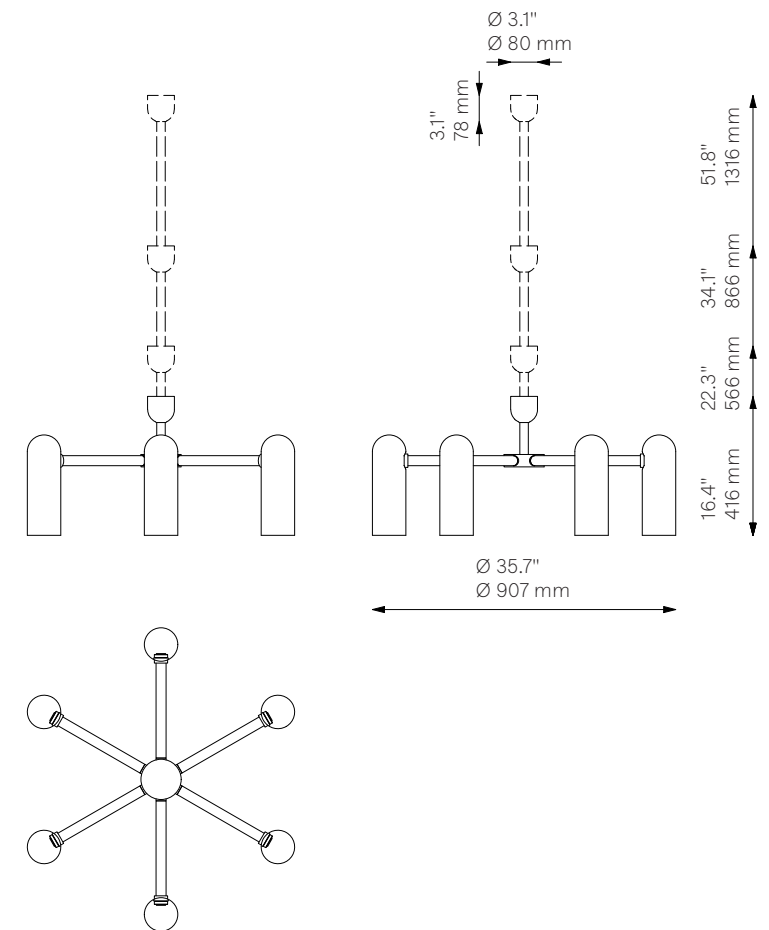

# Odyssey Round SM

Chandelier - B154

Odyssey Collection

<b>Glass Lampshades</b>	6 x Ø 100 mm x H 300 mm 6 x Ø 3.9" x H 11.8" Triplex Opal Glass (acid etch on the outside)		
<b>Weight</b>	12.6 kg / 27.8 lb		
<b>Light Source</b>	LED Bulb (included)	6 x 5 W	
	Max Wattage	6 x 15 W	
	Total Lumens	2700-3000 lm	
	Color Temperature	3000 K	
	Bulb Base	E14 / E12	
	Bulb Size	G45, max length 80 mm / 3.2"	
	Power Supply	230/120V CE/UL	
	Dimmable with electronic dimmers only (ELV, trailing edge)		
<b>Finishes</b>	LBB / Lacquered Burnished Brass BGM / Black Gunmetal PN / Polished Nickel (extra charge of 25%)		
<b>Extension Rods (Included)</b>	1 x 150 mm 1 x 5.9"	1 x 300 mm 1 x 11.8"	1 x 450 mm 1 x 17.7"
<b>CE/UL Certified</b>	CE/UL		
<b>Ingress Protection</b>	IP 20		