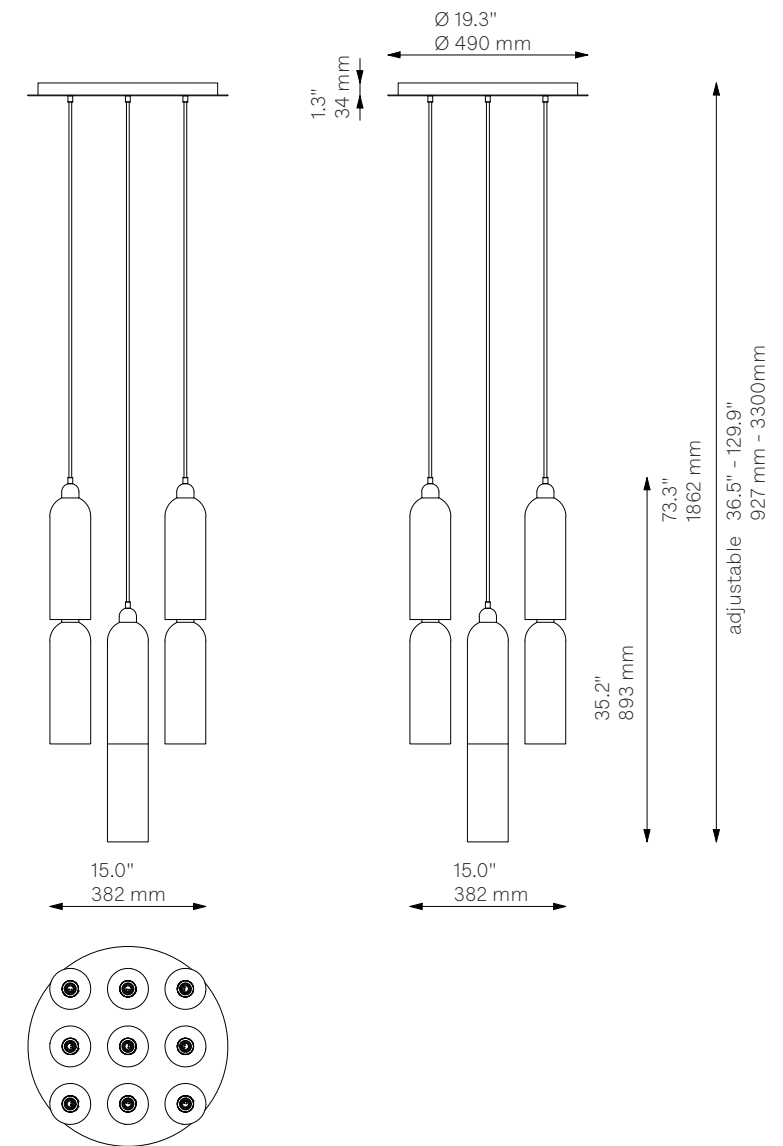

Odyssey Cluster 9

Chandelier - B159

Odyssey Collection

Glass Lampshades	9 x Ø 100 mm x H 300 mm 9 x Ø 3.9" x H 11.8" Triplex Opal Glass (acid etch on the outside)
-------------------------	--

Weight	14.6 kg / 32.2 lb
---------------	-------------------

Light Source	LED Bulb (included) 9 x 5 W Max Wattage 9 x 15 W Total Lumens 4050-4500 lm Color Temperature 3000 K Bulb Base E14 / E12 Power Supply 230/120V CE/UL
---------------------	--

Dimmable with electronic dimmers only (ELV, trailing edge)