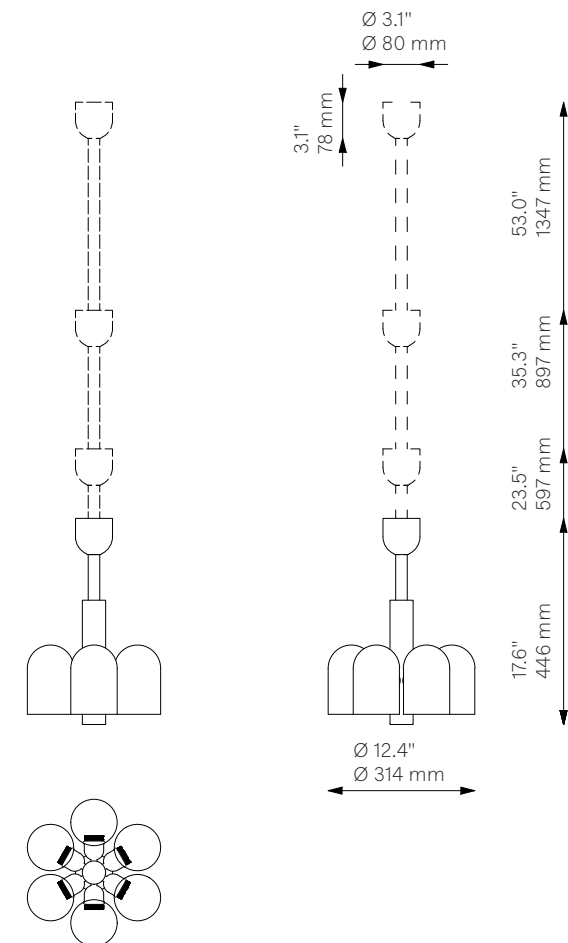

Odyssey 6

Pendant - B142

Odyssey Collection

Glass Lampshades	6 x Ø 100 mm x H 150 mm 6 x Ø 3.9" x H 5.9" Triplex Opal Glass (acid etch on the outside)		
Weight	6.2 kg / 13.7 lb		
Light Source	LED Bulb (included)	6 x 5 W	
	Max Wattage	6 x 15 W	
	Total Lumens	2700-3000 lm	
	Color Temperature	3000 K	
	Bulb Base	E14 / E12	
	Bulb Size	G45, max length 80 mm / 3.2"	
	Power Supply	230/120V CE/UL	
	Dimmable with electronic dimmers only (ELV, trailing edge)		
Finishes	LBB / Lacquered Burnished Brass BGM / Black Gunmetal PN / Polished Nickel (extra charge of 25%)		
Extension Rods (Included)	1 x 150 mm 1 x 5.9"	1 x 300 mm 1 x 11.8"	1 x 450 mm 1 x 17.7"
CE/UL Certified	CE/UL		
Ingress Protection	IP 20		