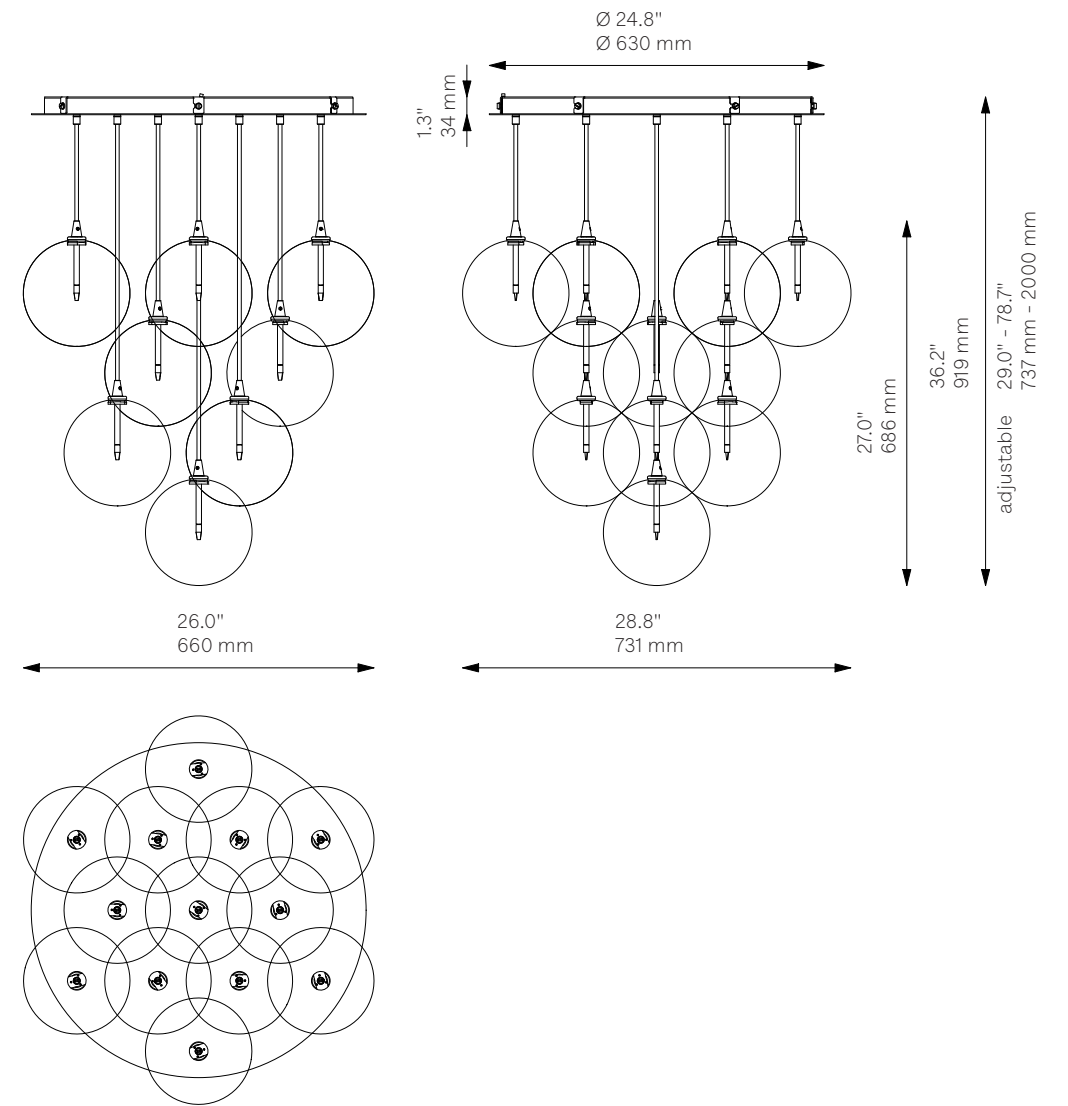

## Glass Lampshades

13 x Ø 200 mm / Ø 7.9"  
Borosilicate Transparent Glass

## Weight

18.6 kg / 41.0 lb

## Light Source

LED Bulb (included)	13 x 1.6 W
Max Wattage	13 x 1.6 W
Total Lumens	2340 lm
Color Temperature	2700 K
Bulb Base	G4
Power Supply	230/120V CE/UL

Dimmable with electronic dimmers only (ELV, trailing edge)