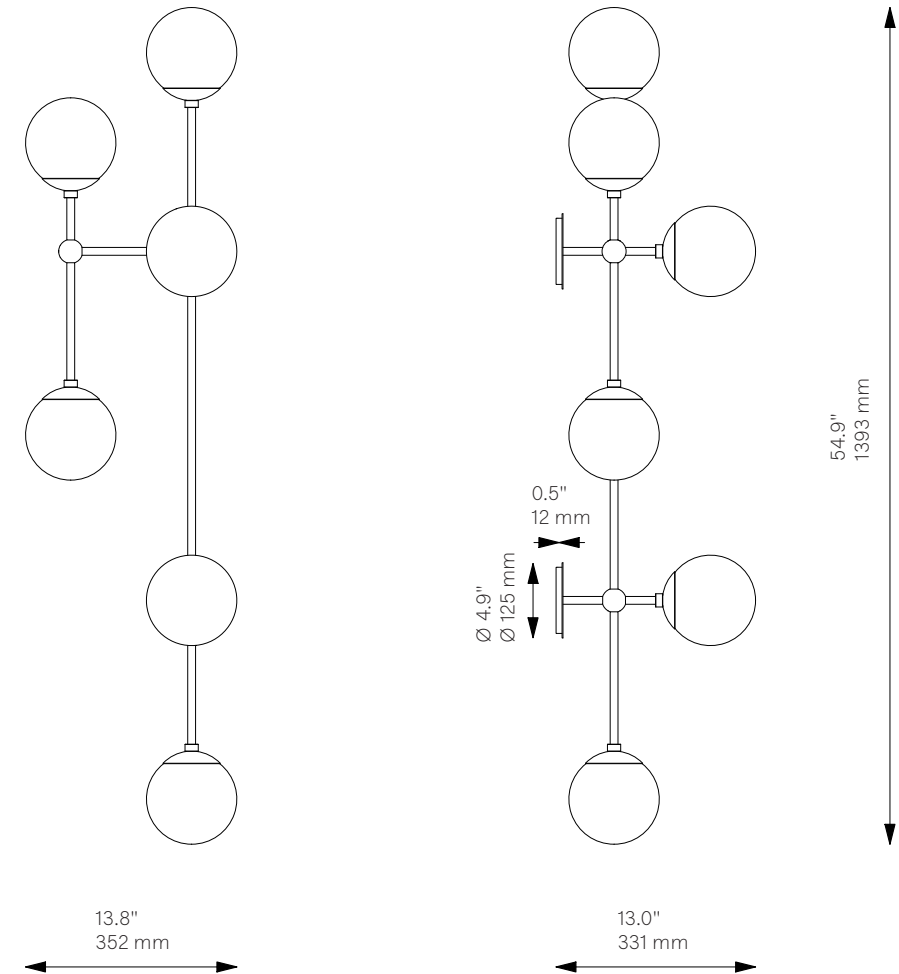

Armstrong 6 L ^{New}

Flush Mount - B573

Globe Collection

Glass Lampshades

6 x Ø 150 mm / Ø 5.9"

¹ Soda Lime Triplex Opal Glass

² Soda Lime Marble Glas

³ Borosilicate Transparent Ribbon Glass

Weight

5.8 kg / 12.8 lb

Light Source

LED Bulb (included)	6 x 5 W
Max Wattage	6 x 10 W
Total Lumens	2700-3000 lm
Color Temperature	3000 K
Bulb Base	E14 / E12
Power Supply	230/120V CE/UL

Dimmable with electronic dimmers only (ELV, trailing edge)