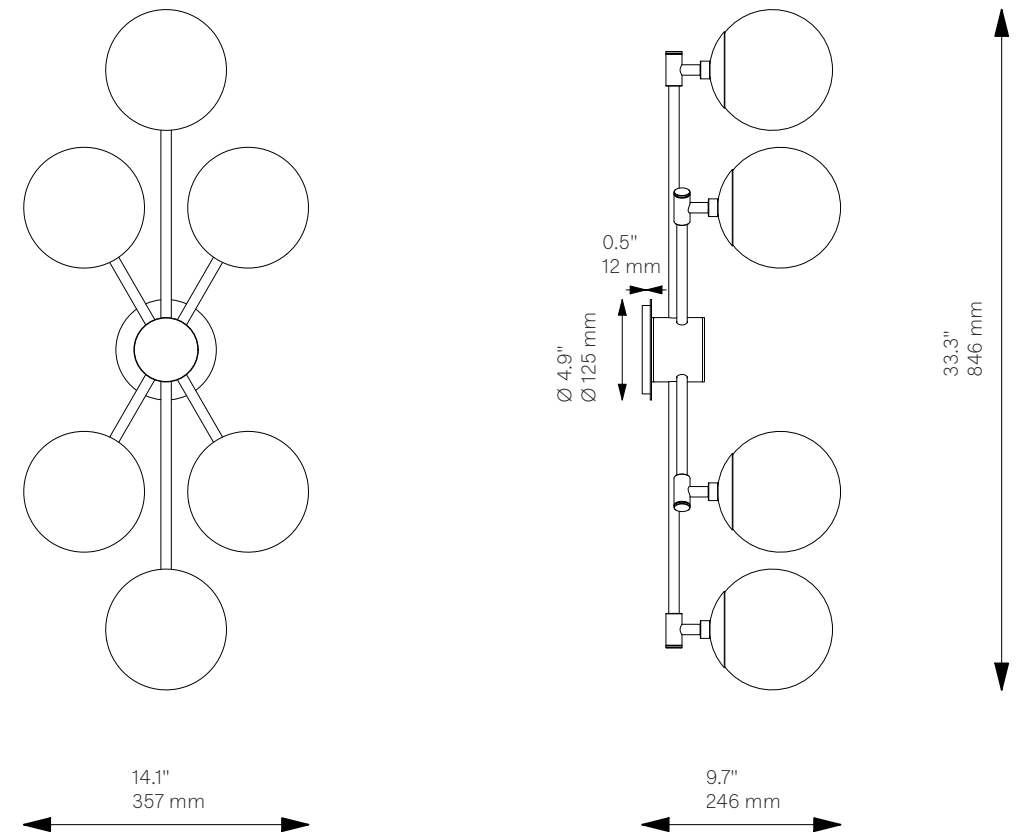

# Orion 6 <sup>New</sup>

Flush Mount - B591

Globe Collection

## Glass Lampshades

6 x Ø 150 mm / Ø 5.9"

- <sup>1</sup> Soda Lime Triplex Opal Glass
- <sup>2</sup> Soda Lime Marble Glas
- <sup>3</sup> Borosilicate Transparent Ribbon Glass

## Weight

6.0 kg / 13.2 lb

## Light Source

LED Bulb (included)	6 x 5 W
Max Wattage	6 x 10 W
Total Lumens	2700-3000 lm
Color Temperature	3000 K
Bulb Base	E14 / E12
Power Supply	230/120V CE/UL

Dimmable with electronic dimmers only (ELV, trailing edge)