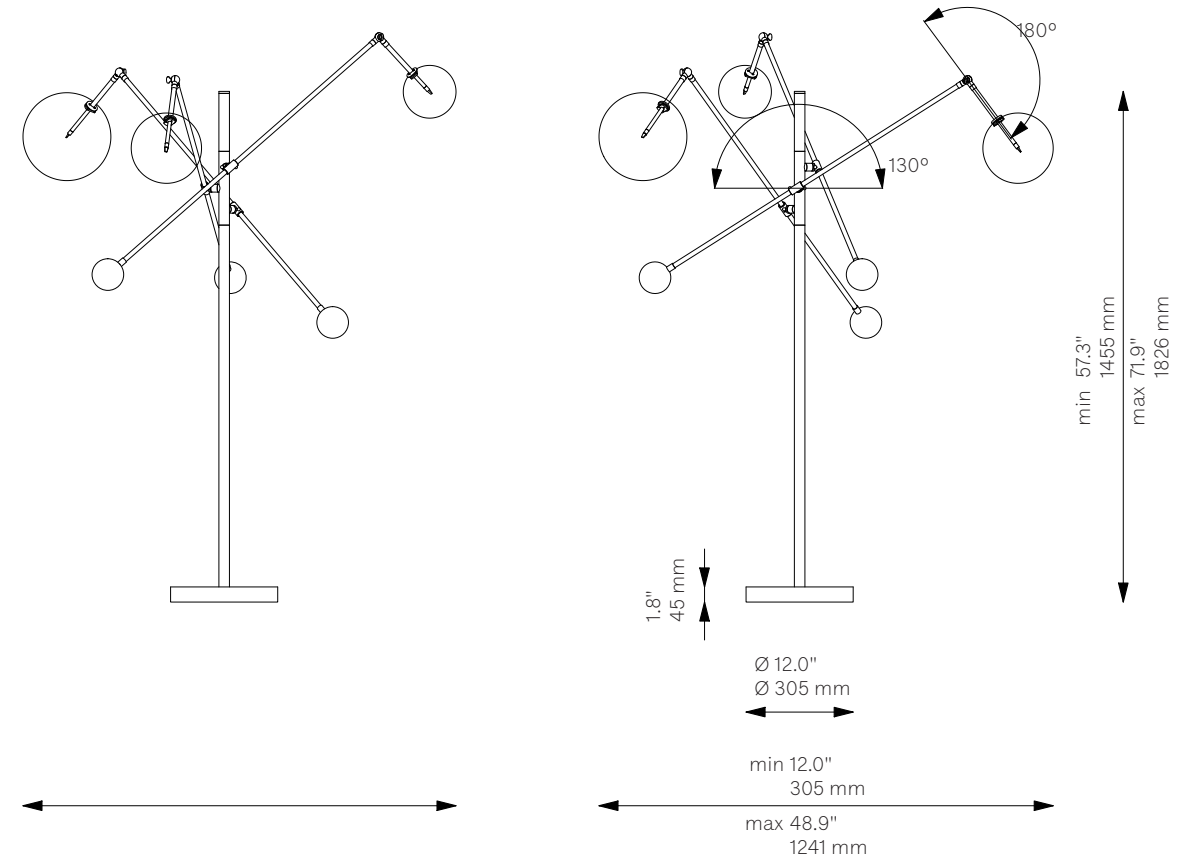

Milan 3 Arms

Floor Lamp - B070

Classic Collection

Glass Lampshades

1 x $\text{Ø } 250 \text{ mm}$ / $\text{Ø } 9.8''$
 1 x $\text{Ø } 200 \text{ mm}$ / $\text{Ø } 7.9''$
 1 x $\text{Ø } 150 \text{ mm}$ / $\text{Ø } 5.9''$
 Borosilicate Transparent Glass

Weight

18.6 kg / 41.0 lb

Light Source

LED Bulb (included) 3 x 1.6 W
 Max Wattage 3 x 15 W
 Total Lumens 540 lm
 Color Temperature 2700 K
 Bulb Base G4
 Power Supply 230/120V CE/UL

Dimmable with electronic dimmers only (ELV, trailing edge)

Finishes

LBB / Lacquered Burnished Brass
 BGM / Black Gunmetal
 PN / Polished Nickel (extra charge of 25%)

Cord

3000 mm / 118.1" with inline on-off switch and plug
 Switch location 500 mm / 19.7" from the base