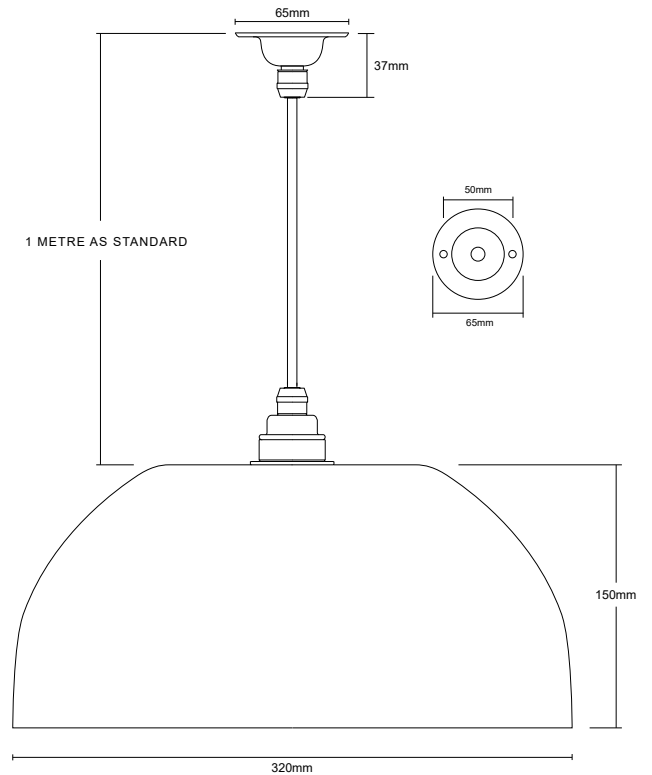

LEVERINT

LIGHTING

BEXLEY PENDANT V2, LARGE

Product Code PL034

PRODUCT SPECIFICATIONS

CATEGORY

Pendants

FINISH OPTIONS

Choose from our selection of glass, metal and flex options

MATERIALS

Plated metalwork
Hand-blown glass
Fabric sleeved cable

PRODUCT WEIGHT

Approximately 2kg

CABLE LENGTH

Our pendants come with a standard 1 metre feed.
Please enquire if a longer length is required.