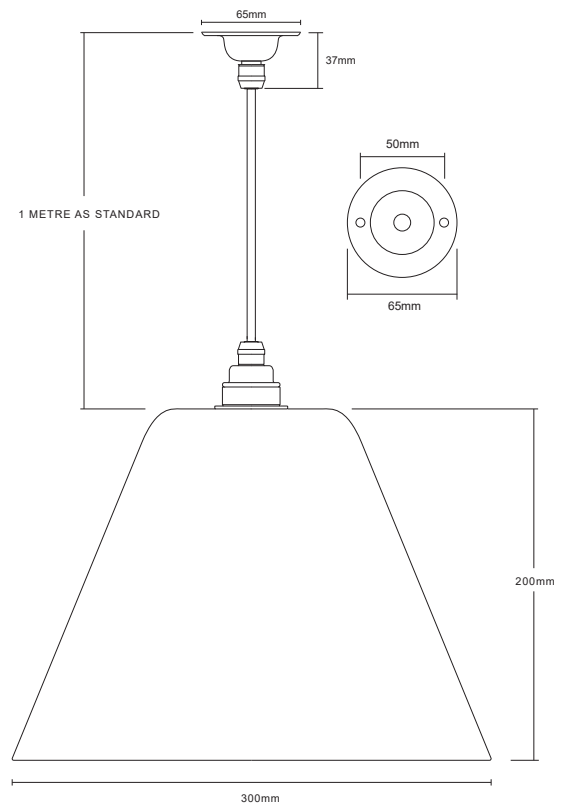

LEVERINT

LIGHTING

CAMDEN PENDANT, LARGE

Product Code PL054

PRODUCT SPECIFICATIONS

CATEGORY

Pendants

FINISH OPTIONS

Choose from our selection of glass, metal and flex options

MATERIALS

Plated metalwork
Hand-blown glass
Fabric sleeved cable

PRODUCT WEIGHT

Approximately 0.95kg

CABLE LENGTH

Our pendants come with a standard 1 metre feed.
Please enquire if a longer length is required.