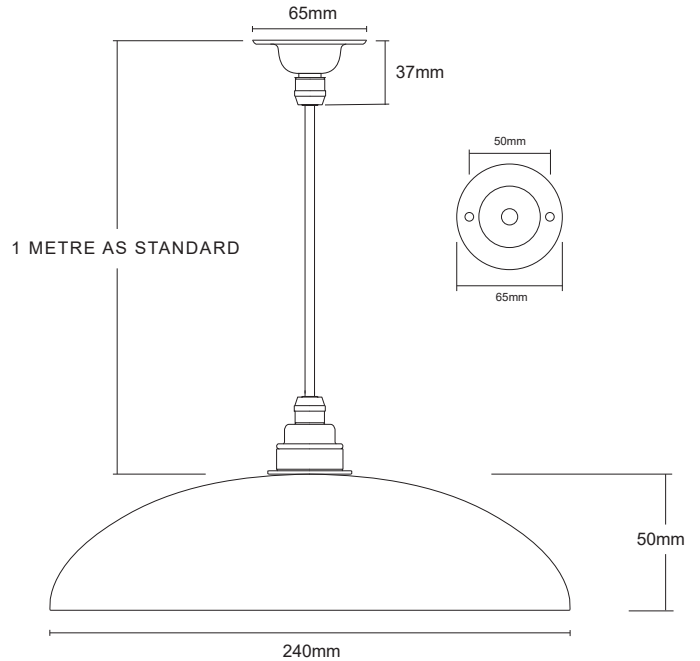

LEVERINT

LIGHTING

EALING PENDANT, MEDIUM

Product Code PL073

PRODUCT SPECIFICATIONS

CATEGORY

Pendants

FINISH OPTIONS

Choose from our selection of glass, metal and flex options

MATERIALS

Plated metalwork
Hand-blown glass
Fabric sleeved cable

PRODUCT WEIGHT

Approximately 0.47kg

CABLE LENGTH

Our pendants come with a standard 1 metre feed.
Please enquire if a longer length is required.