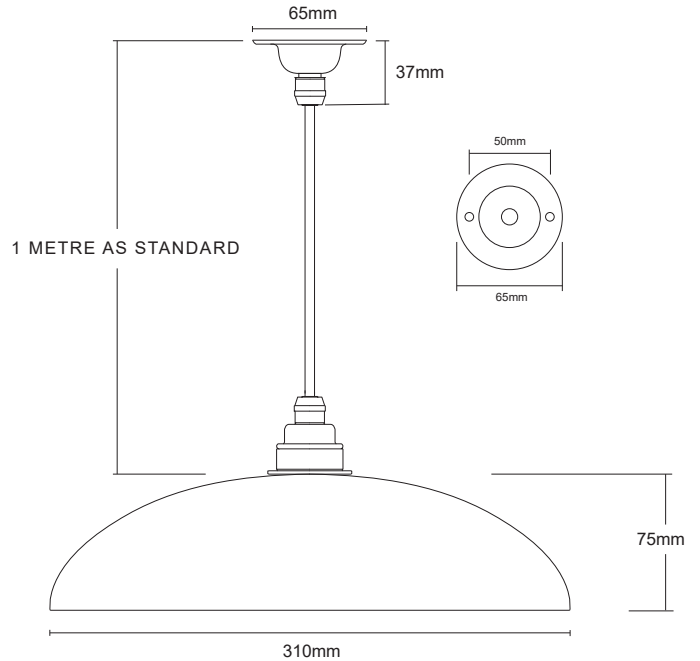

LEVERINT

LIGHTING

EALING PENDANT, LARGE

Product Code PL074

PRODUCT SPECIFICATIONS

CATEGORY

Pendants

FINISH OPTIONS

Choose from our selection of glass, metal and flex options

MATERIALS

Plated metalwork
Hand-blown glass
Fabric sleeved cable

PRODUCT WEIGHT

Approximately 0.67kg

CABLE LENGTH

Our pendants come with a standard 1 metre feed.
Please enquire if a longer length is required.