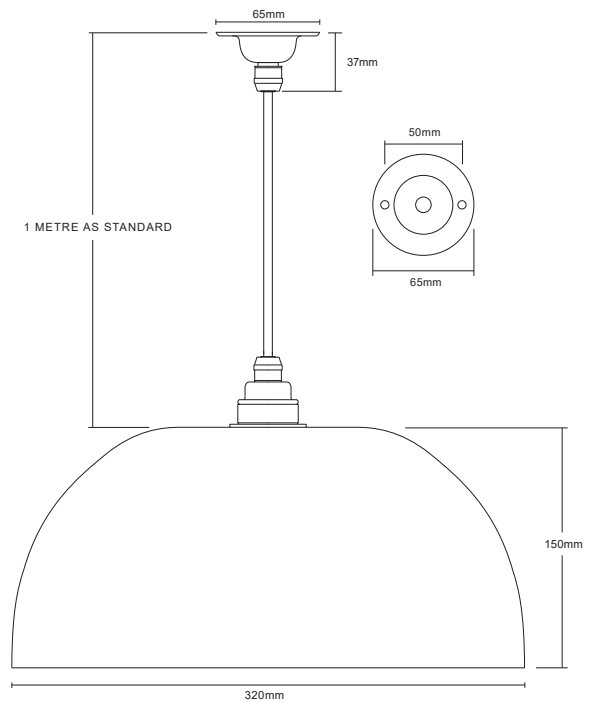

LEVERINT

LIGHTING

JUBILEE PENDANT, LARGE

Product Code PL144

PRODUCT SPECIFICATIONS

CATEGORY

Pendants

FINISH OPTIONS

Choose from our selection of glass, metal and flex options

MATERIALS

Plated metalwork
Hand-blown glass
Fabric sleeved cable

PRODUCT WEIGHT

Approximately 0.95kg

CABLE LENGTH

Our pendants come with a standard 1 metre feed.
Please enquire if a longer length is required.