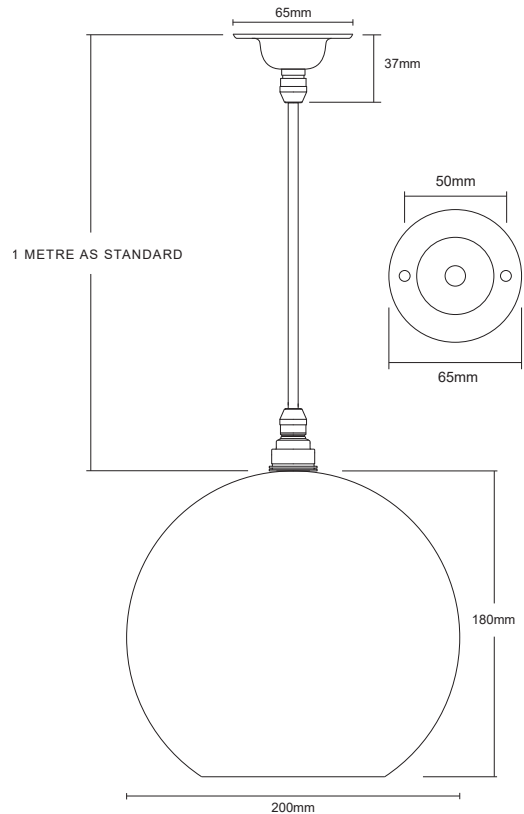

LEVERINT

LIGHTING

PIMLICO PENDANT, MEDIUM

Product Code PL183

PRODUCT SPECIFICATIONS

CATEGORY

Pendants

FINISH OPTIONS

Choose from our selection of glass, metal and flex options

MATERIALS

Plated metalwork
Hand-blown glass
Fabric sleeved cable

PRODUCT WEIGHT

Approximately 0.57kg

CABLE LENGTH

Our pendants come with a standard 1 metre feed.
Please enquire if a longer length is required.