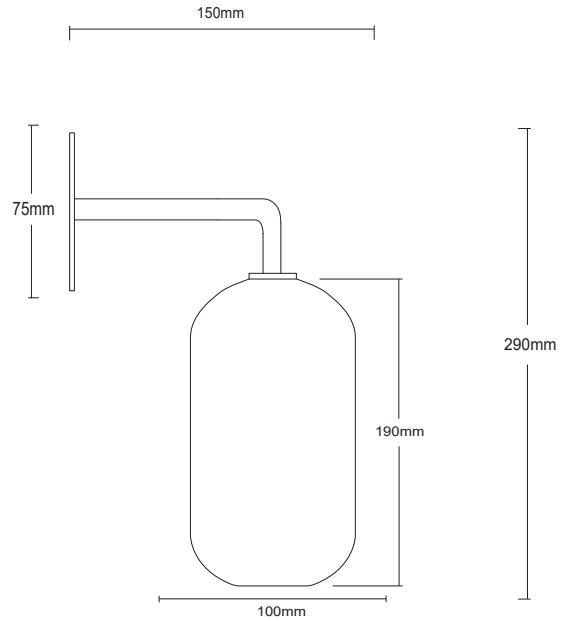

## CHARLTON SEALED WALL LIGHT, SMALL

Product Code SWL062