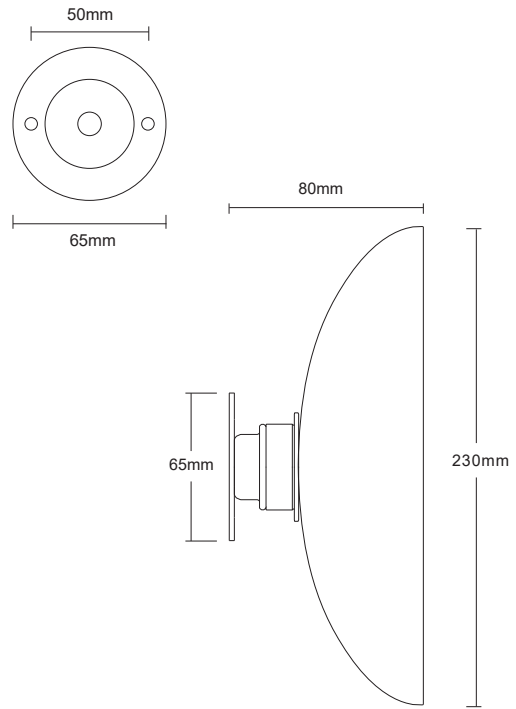

LEVERINT

LIGHTING

EALING FLUSH MOUNT, MEDIUM

Product Code FM073

PRODUCT SPECIFICATIONS

CATEGORY

Wall Lights

FINISH OPTIONS

Choose from our selection of glass and metal options

MATERIALS

Plated metalwork
Hand-blown glass

PRODUCT WEIGHT

Approximately 0.3kg

CABLE LENGTH

N/A

LAMP TYPE