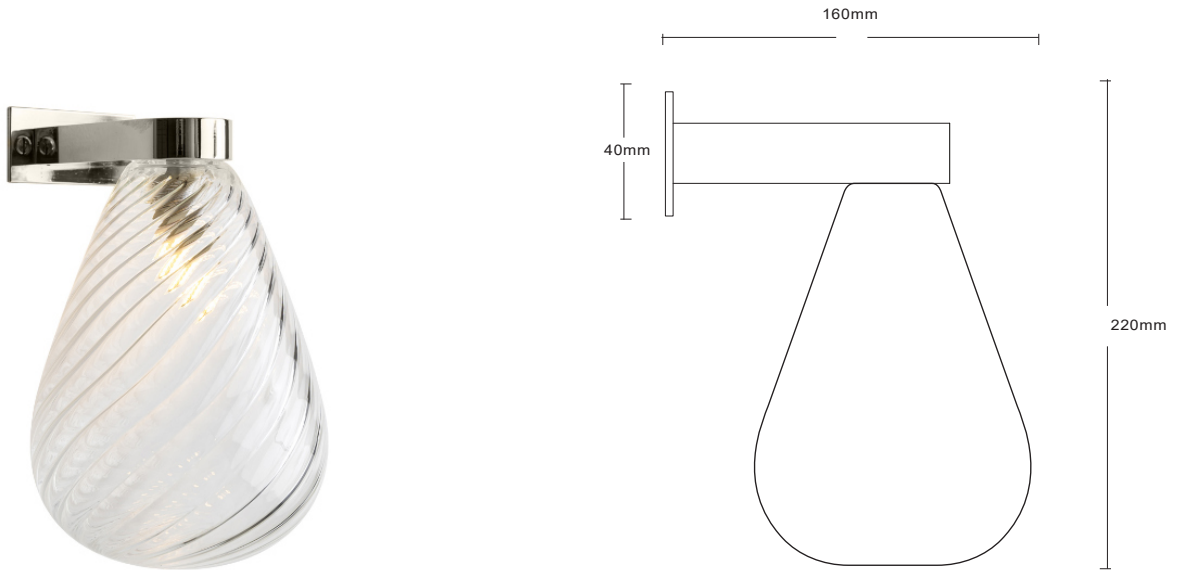

LEVERINT

LIGHTING

KINGSTON DECO WALL LIGHT

Product Code DWL132

PRODUCT SPECIFICATIONS

CATEGORY

Wall Lights

FINISH OPTIONS

Choose from our selection of glass and metal options

MATERIALS

Plated metalwork
Hand-blown glass

PRODUCT WEIGHT

Approximately 1.5kg

CABLE LENGTH

N/A

LAMP TYPE