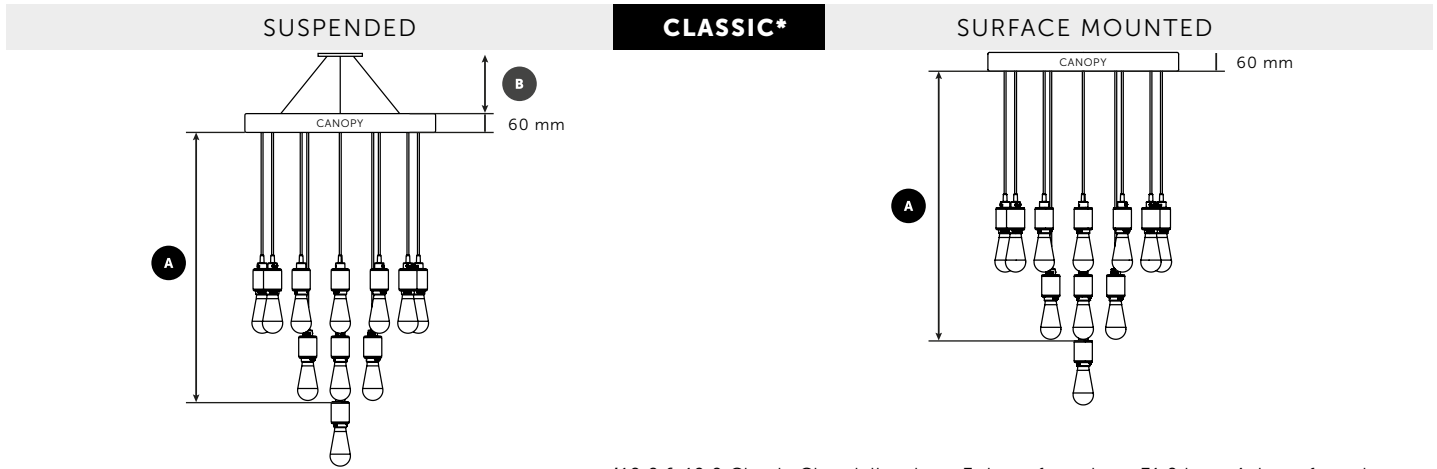

CONFIGURATION + DIMENSIONS

YOUR CHANDELIER DIMENSIONS

*10.0 & 19.0 Classic Chandeliers have 3 tiers of pendants 31.0 have 4 tiers of pendants