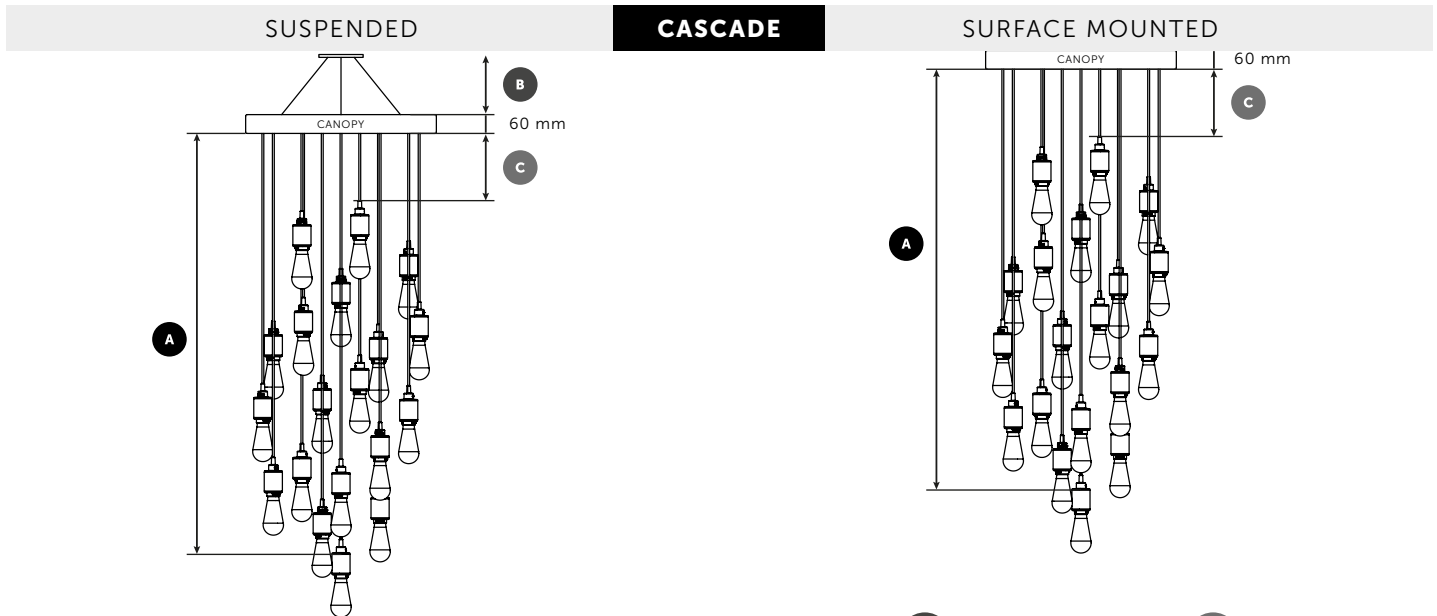

Please note: Number of pendants and bulbs are shown for illustrative purposes only.

B must be greater than 500 mm **C** must be greater than 250 mm

YOUR CHANDELIER DIMENSIONS

(please give sizes in millimetres)

DIM A: _____ mm Measurement from the **base of canopy to top of the lowest hanging pendant.**

DIM B: _____ mm Measurement from the ceiling to the top of the canopy.
*Please Ignore if Surface Mounted.

DIM C: _____ mm Measurement from the **base of canopy to top of the highest hanging pendant**
*Please Ignore if Classic style.

BULBS NOT INCLUDED
Please allow for bulb length

Buster bulb 205 mm		Tube bulb 380 mm	

PLEASE NOTE:

Check your dimensions thoroughly before returning them to us. We rely on the accuracy of these when making your chandelier and regrettably, once construction has begun, this custom-made product is non-refundable.

SIGN HERE

Please return this completed form to orders@busterandpunch.com