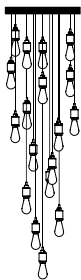

Bulb

type:

Buster bulb
crystal

Buster bulb
gold

Buster bulb
smoked

Tube
bulb

Bulb

feature:

Non-Dimmable

Dimmable

QTY:

YOUR CHANDELIER STYLE

1. Which style would you like?

classic

cascade

YOUR INSTALLATION TYPE

What installation style would you like?

suspended

surface mounted

2. How many pendants would you like?

10

19

31

CONFIGURATION + DIMENSIONS

YOUR CHANDELIER DIMENSIONS

*10.0 & 19.0 Classic Chandeliers have 3 tiers of pendants 31.0 have 4 tiers of pendants

Please note: Number of pendants and bulbs are shown for illustrative purposes only.

B must be greater than 500 mm **C** must be greater than 250 mm